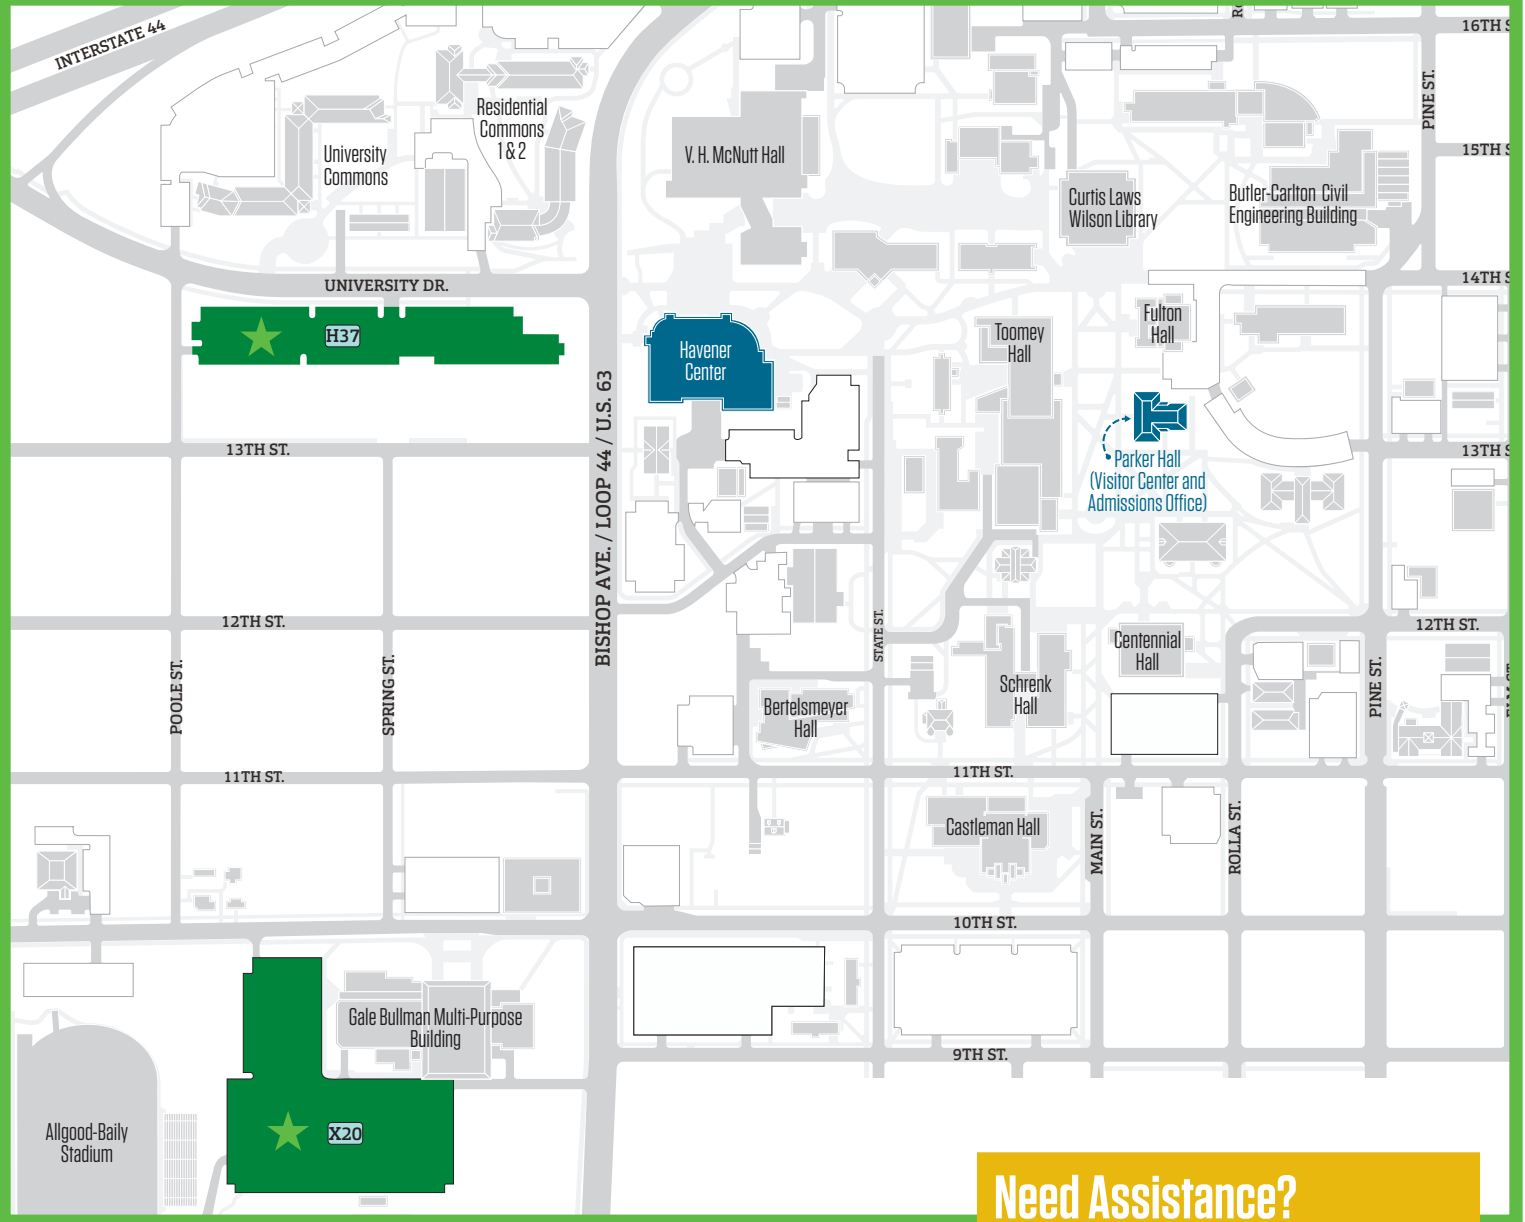

Friday, April 10, 2020

Open House

Please display this parking pass on the FRONT dash of your vehicle. See attached map for visitor parking information.

MISSOURI **S&T**

VISITOR PARKING MAP

Campus visitor parking is marked with ★.

Campus visitors are permitted to park in Lot H37 and Lot X20.

Missouri S&T shuttle service to the Havener Center will be provided from Lot X20. Accessible parking is available outside the Havener Center.